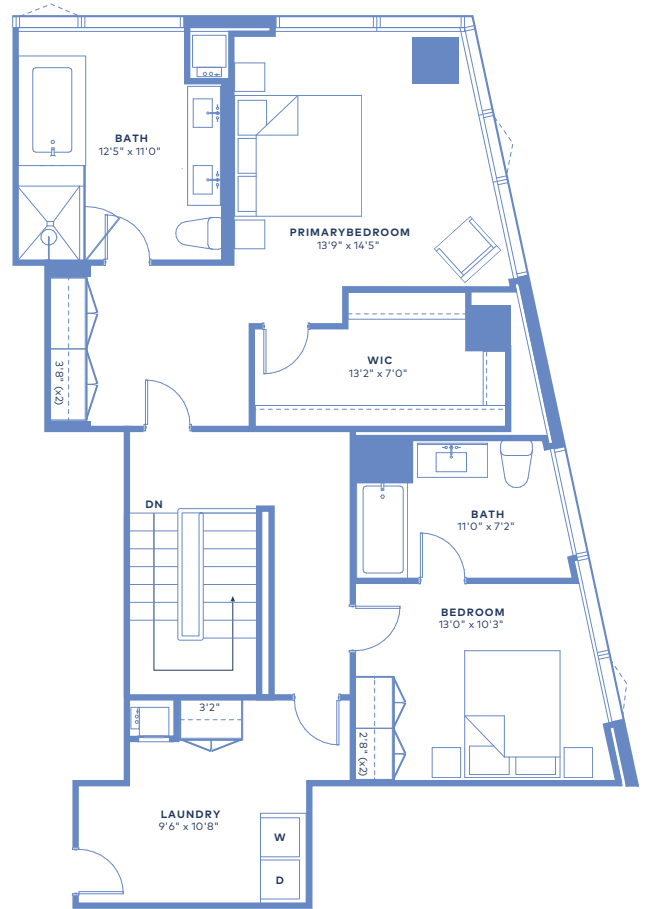

Lower 1,124 SF

Upper 1,089 SF

312.319.9200  
Leasing@920NorthWells.com

Elevations and floor plans are artist's renderings and are shown for illustration purposes only. All square footage is approximate.

Residence \_\_\_\_\_