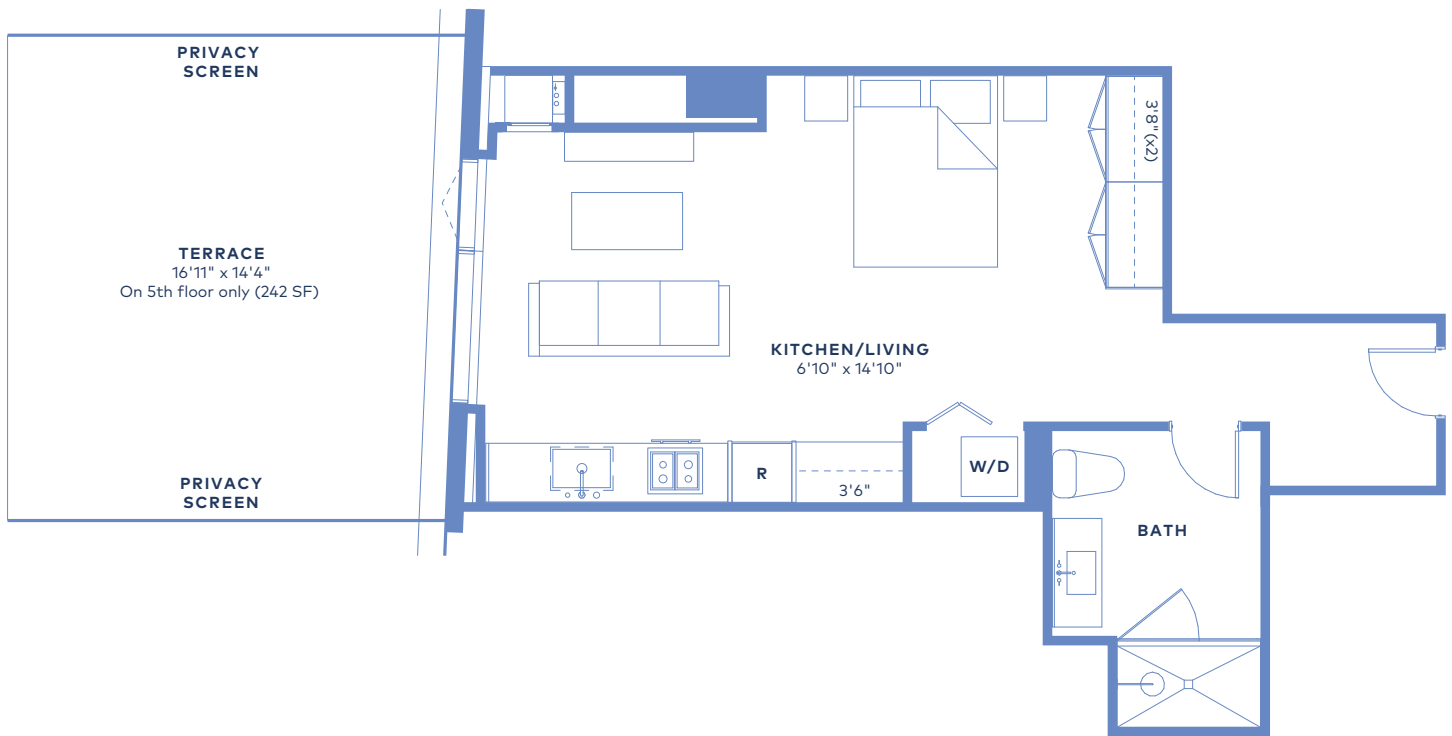

920 **N WELLS**

S16

Studio | 1 Bath

Total Indoor **535 SF**

Total Outdoor **0 SF**

516-1616

Terrace on 5th floor only

312.319.9200
Leasing@920NorthWells.com

Elevations and floor plans are artist's renderings and are shown for illustration purposes only. All square footage is approximate.

Residence _____

Rent _____

Date Available _____